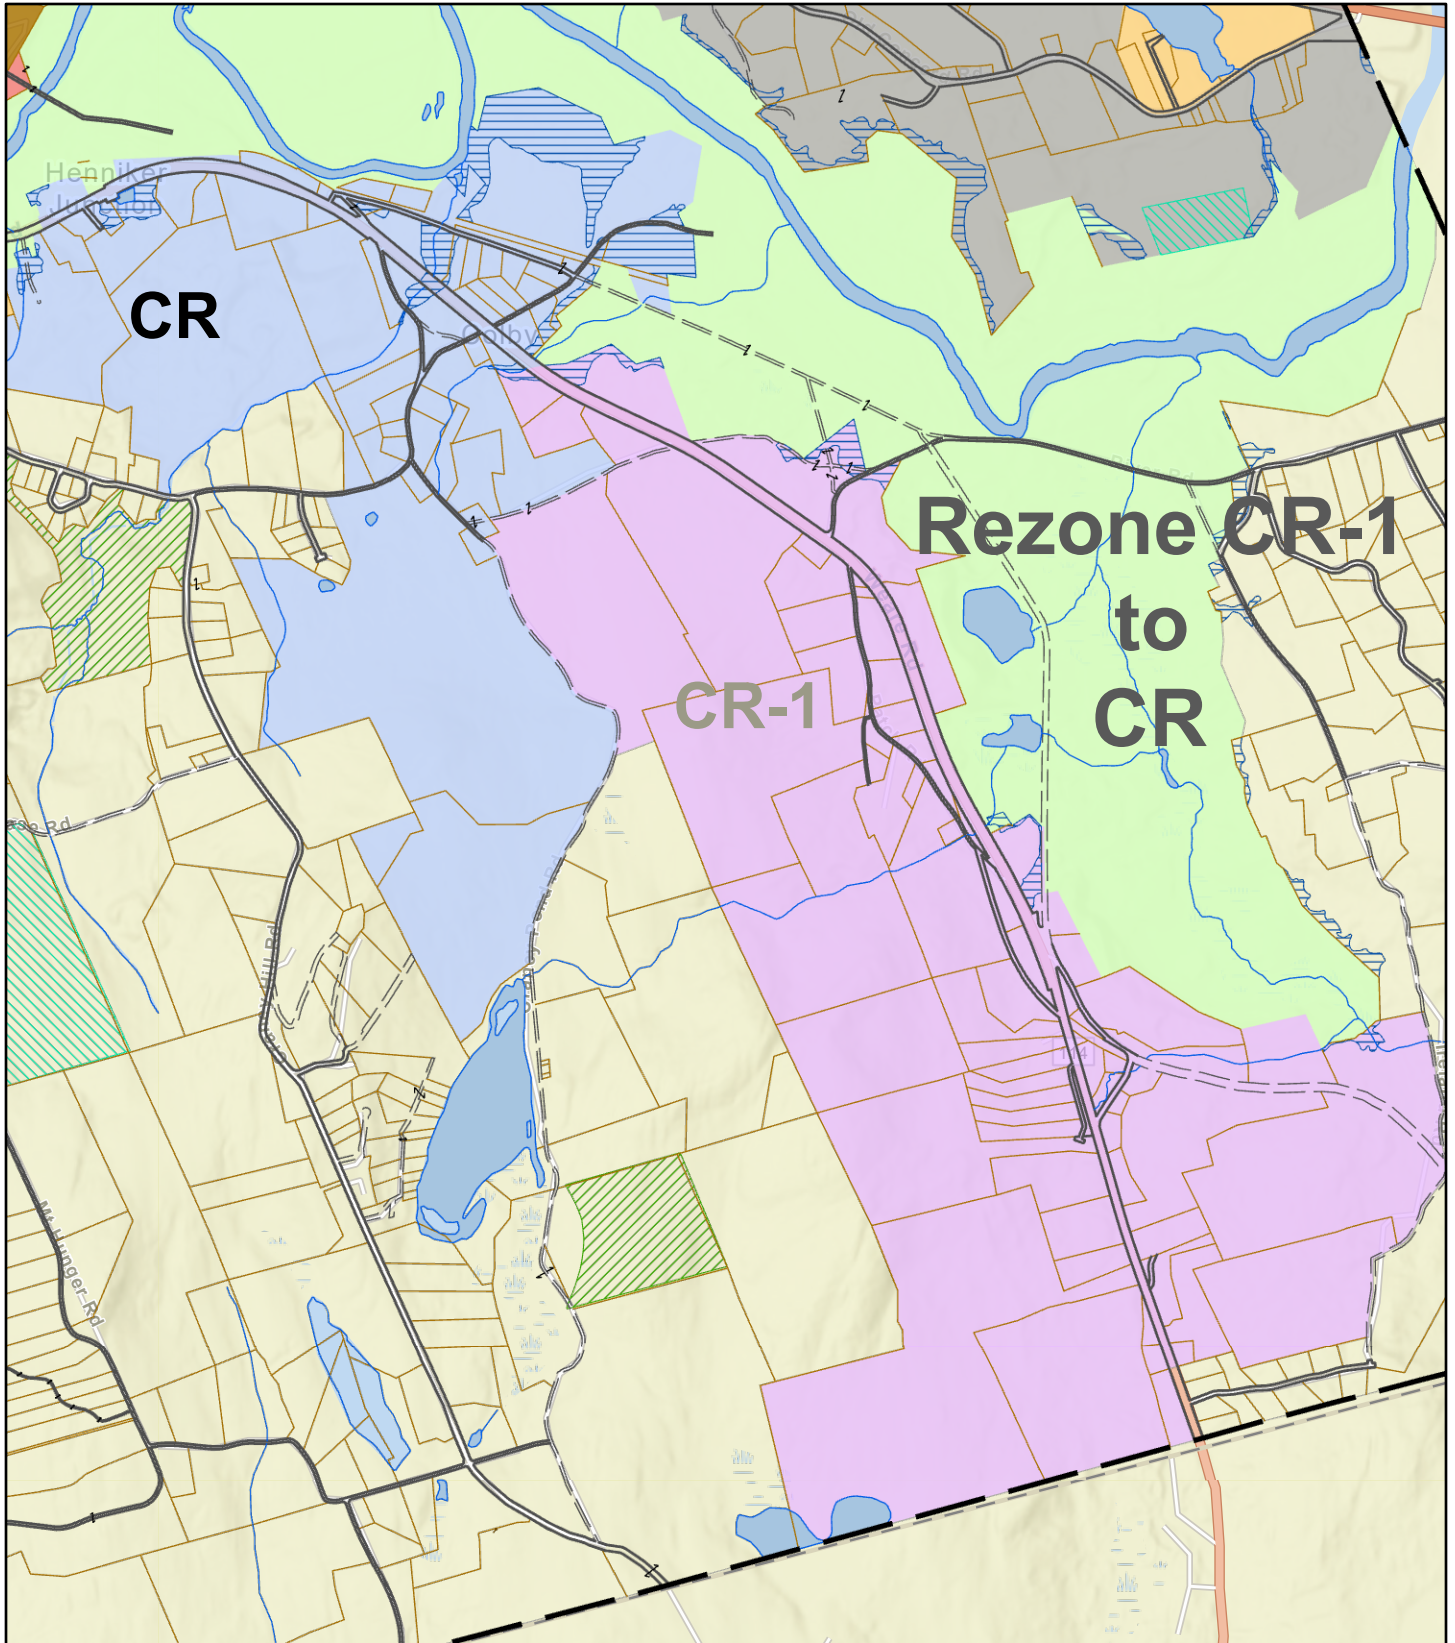

# Rezoning CR1 to CR

Town of Henniker, NH

1 inch = 2199 Feet

www.cai-tech.com

November 30, 2023

The data on this map has been compiled from a variety of sources granted voluntarily by private owners and official sources and is not to be considered legal location of property boundary lines. The Town of Henniker assumes no responsibility for the accuracy of individual parcels.